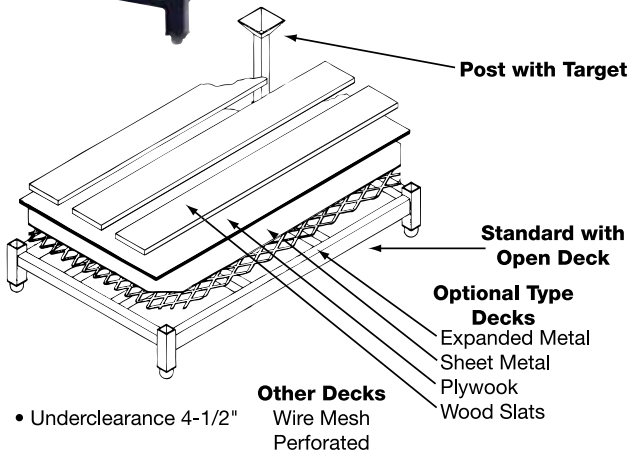

West Point Stacker

Pre-Fabricated Pallet Storage Racks

- Highly flexible high density storage system for many types of materials.
- Readily shifted to meet changing storage requirements.
- Available in 2,000 or 4,000 lbs. capacity.
- 2-way or 4-way fork lift entry.
- Posts are removable.
- Open or wood deck standard. Custom decks available.
- 4-1/2" underclearance.

The basic West Point Stacker design is simple and flexible to meet many applications. Additional variations designed for special applications are available or can be designed to meet your specific situation.

Post Sets

Post Sets / 2,000# (4 Per Set)

Model #	Clear Height Above Deck	Wt.
WPP-36-2	36"	30
WPP-42-2	42"	33
WPP-48-2	48"	36
WPP-60-2	60"	42

2000# post = 1.5" square tubing.
Total post height = +5"

Post Sets / 4,000# (4 Per set)

Model #	Clear Height Above Deck	Wt.
WPP-36-4	36"	46
WPP-42-4	42"	51
WPP-48-4	48"	57
WPP-60-4	60"	69

4000# post = 2.17" square tubing.
Total post height = +4-1/2"

2,000# Open Deck

Model #	Outside Dimension* W X L	Wt.
WPSR4248-OD-2	42" X 48"	60
WPSR4254-OD-2	42" X 54"	68
WPSR4260-OD-2	42" X 60"	77
WPSR4848-OD-2	48" X 48"	65
WPSR4854-OD-2	48" X 54"	74
WPSR4860-OD-2	48" X 60"	82

*Clear inside dimension = 3-1/2" less due to 1-3/4" socket.

2,000# Wood Deck

Model #	Outside Dimension* W X L	Wt.
WPSR4248-WD-2	42" X 48"	80
WPSR4254-WD-2	42" X 54"	87
WPSR4260-WD-2	42" X 60"	101
WPSR4848-WD-2	48" X 48"	89
WPSR4854-WD-2	48" X 54"	97
WPSR4860-WD-2	48" X 60"	112

*Clear inside dimension = 3-1/2" less due to 1-3/4" socket.

4,000# Open Deck

Model #	Outside Dimension* W X L	Wt.
WPSR4248-OD-4	42" X 48"	89
WPSR4254-OD-4	42" X 54"	99
WPSR4260-OD-4	42" X 60"	109
WPSR4848-OD-4	48" X 48"	104
WPSR4854-OD-4	48" X 54"	111
WPSR4860-OD-4	48" X 60"	127

*Clear inside dimension = 5" less due to 2-1/2" socket.

4,000# Wood Deck