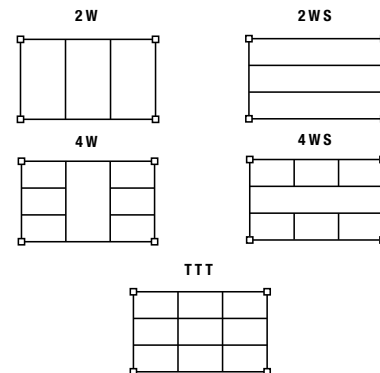

*Clear inside dimension = 3-1/2" less due to 1-3/4" socket.

4,000# Open Deck

Model #	Outside Dimension* W X L	Wt.
WPSR4248-OD-4	42" X 48"	89
WPSR4254-OD-4	42" X 54"	99
WPSR4260-OD-4	42" X 60"	109
WPSR4848-OD-4	48" X 48"	104
WPSR4854-OD-4	48" X 54"	111
WPSR4860-OD-4	48" X 60"	127

*Clear inside dimension = 5" less due to 2-1/2" socket.

4,000# Wood Deck

Model #	Outside Dimension* W X L	Wt.
WPSR4248-WD-4	42" X 48"	96
WPSR4254-WD-4	42" X 54"	104
WPSR4260-WD-4	42" X 60"	114
WPSR4848-WD-4	48" X 48"	111
WPSR4854-WD-4	48" X 54"	119
WPSR4860-WD-4	48" X 60"	127

*Clear inside dimension = 5" less due to 2-1/2" socket.

Base Frame Styles

2000# & 4000# capacity
Other capacities available

WEST POINT RACK, INC.

"We don't just promise...we deliver!"

13591 Chandler St. • Omaha, NE 68138 • Ph: 866.245.3630 • Fax 866.245.3631 • reva@westpointrack.com • www.westpointrack.com